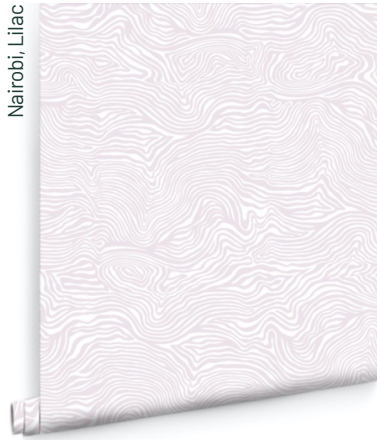

Nairobi, Ivory

Nairobi, Lilac

Nairobi, Sage

## Nairobi Wallpaper

Savannah Hayes wallpapers offer modern, geometric patterns designed to enhance a variety of spaces. Printed on rich, clay-coated paper, each pattern is available in a range of colors from muted ivory to soft sage blue. These wallpapers are sold by the double roll, each double roll is 27 inches wide by 10 yards long.

### COLOR VARIANTS (SHOWN ABOVE)

Ivory, Lilac, Sable

### SPECIFICATIONS + DIMENSIONS

Sold by the Double Roll      Each Double Roll is 27" Wide x 10 Yards Long

Repeat Size: 27"W x 33"H      Ground: Clay-Coated Paper

Match: Half Drop      Edges: Trimmed