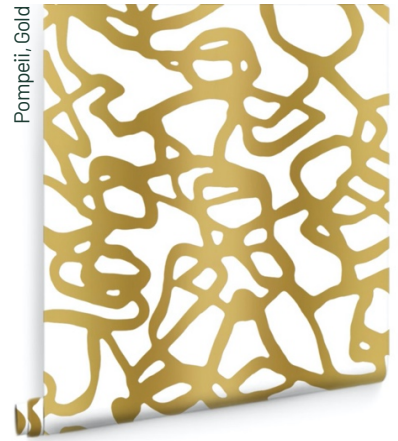

Pompeii, Black

Pompeii, Blush

Pompeii, Gold

Pompeii, Indigo

Pompeii, Lago

## Pompeii Wallpaper

Savannah Hayes wallpapers offer modern, geometric patterns designed to enhance a variety of spaces. Printed on rich, clay-coated paper, each pattern is available in a range of colors from muted blush pink to striking indigo. These wallpapers are sold by the double roll, each double roll is 27 inches wide by 10 yards long.

### COLOR VARIANTS (SHOWN ABOVE)

Black, Blush, Gold, Indigo, Lago

### SPECIFICATIONS + DIMENSIONS

Sold by the Double Roll	Each Double Roll is 27" Wide x 10 Yards Long
Repeat Size: 27"W x 34"H	Ground: Clay-Coated Paper
Match: Half Drop	Edges: Trimmed